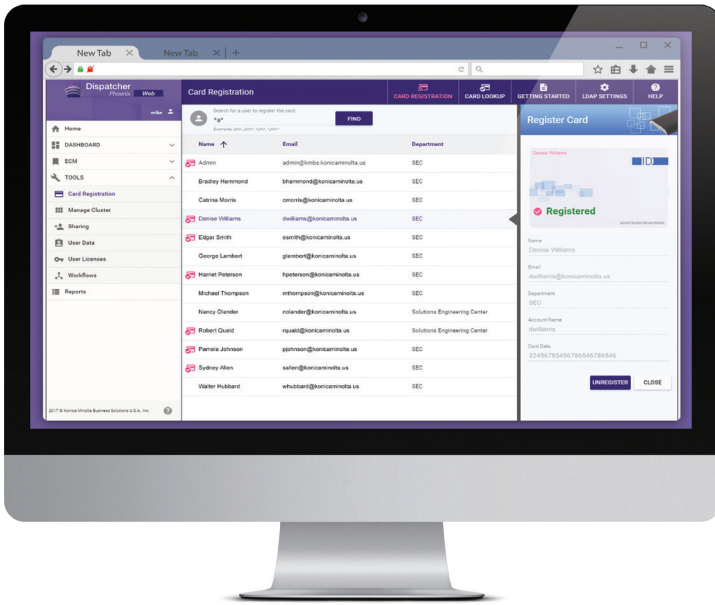

Giving Shape to Ideas

Registering ID Cards Is Now as Simple as Going Online.

Dispatcher® Phoenix

Secure. Many companies use ID smart cards to access buildings and/or equipment, including MFPs. This kind of secure authentication adds value to any organization within a variety of industries, from government to healthcare, education and more, by preventing unauthorized access to critical information and keeping track of equipment and facility usage.

Konica Minolta is making it easy to register these smart cards. As part of our Dispatcher Phoenix family of workflow automation products, we now offer an easy-to-use, web-based Card Registration Tool that allows company administrators to quickly register ID swipe cards for their employees. Once a card is registered, it can be used to log into the MFP as well as access Dispatcher Phoenix via single sign-on. It's that simple.

Smart Card Registration with Dispatcher Phoenix is just another way Konica Minolta is giving shape to ideas that secure and simplify your business.

A Card Registration Tool That's Convenient, Secure and Powerful.

Part of the Dispatcher Phoenix Web interface, our Card Registration Tool makes it simple to register ID cards to specific users in LDAP. All you have to do is attach a card reader to your PC and access the Card Registration Tool online. Then, from one interface, you can: